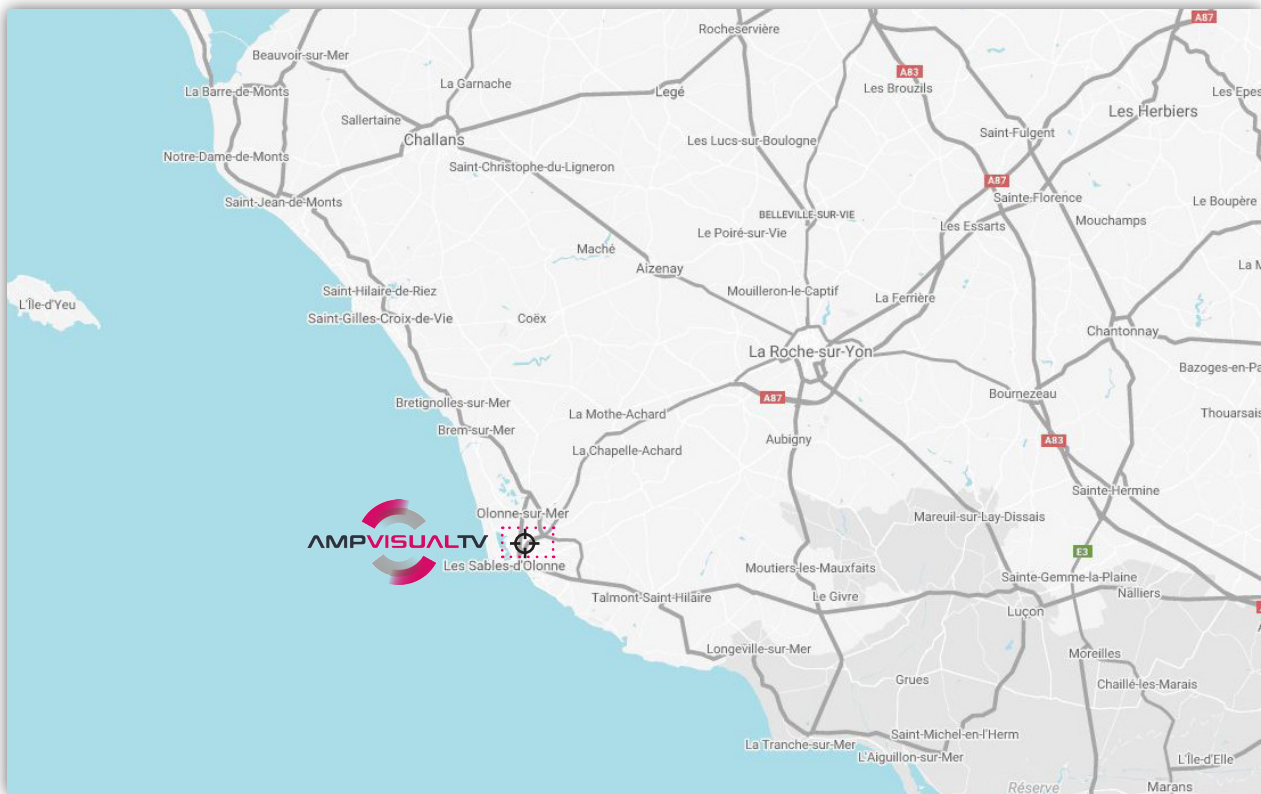

Access Map - Olonne sur mer

Contact GPS

46°30'55.638 N
1°47'14.723 W

7, allée Titouan Lamazou
85340 Olonne-sur-Mer
Tél. +33 (0)2 51 21 11 12
Fax +33 (0)2 51 21 66 66

By car: From La Roche sur Yon, take the road direction « le port ». Entrance of the Park to the right to the 7th traffic circle. From Les Sables d'Olonne, take direction Noirmoutier. In the traffic circle of Leclerc, take the road to the left direction « the port ». Entrance of the Park to the 3rd traffic circle to the right.