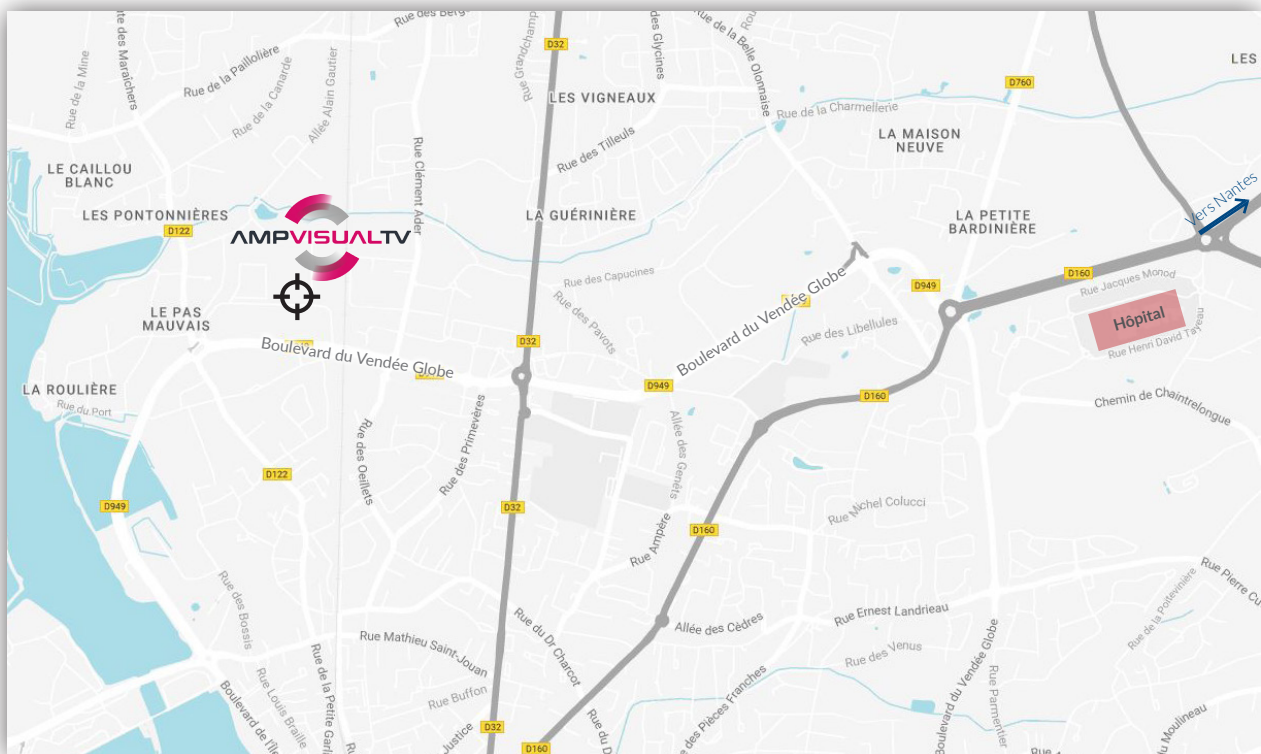

Access Map - Olonne sur mer

Contact GPS

46°30'55.638 N
1°47'14.723 W

7, allée Titouan Lamazou
85340 Olonne-sur-Mer
Tél. +33 (0)2 51 21 11 12
Fax +33 (0)2 51 21 66 66

By car: From La Roche sur Yon, take the road direction « le port ». Entrance of the Park to the right to the 7th traffic circle. From Les Sables d'Olonne, take direction Noirmoutier. In the traffic circle of Leclerc, take the road to the left direction « the port ». Entrance of the Park to the 3rd traffic circle to the right.