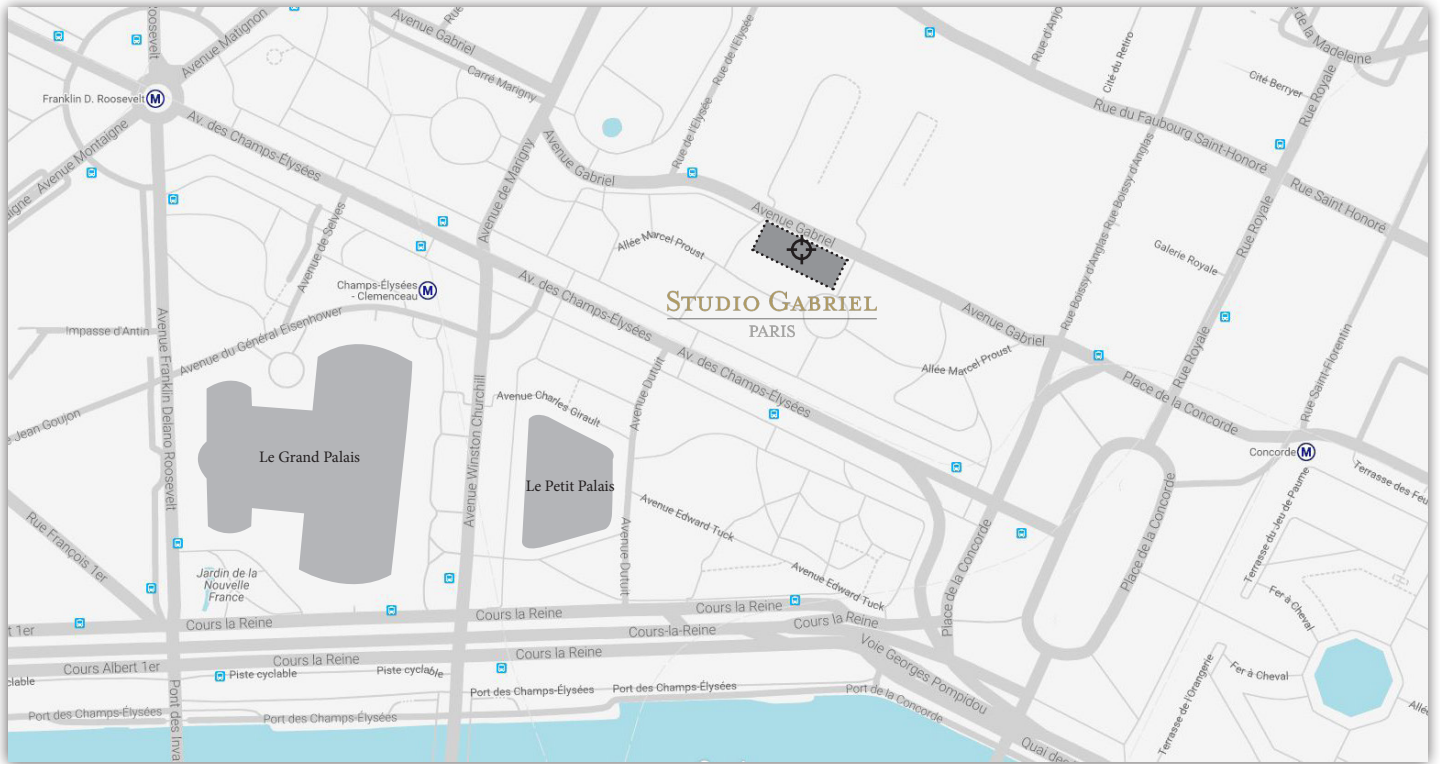

# Access Map - Studio Gabriel

Contact GPS

48°52'5.128 N  
2°19'2.392 E

Le Studio Gabriel  
9 Avenue Gabriel  
75 008 Paris

Tél : +33 (0)1 42 65 58 00

Subway : Lines 1, 8, 12 : Concorde station

Bus : Lines 24, 52, 73, 84, 94, Concorde station  
& lines 42,73, Concorde Cours la Reine station

Parking : Concorde