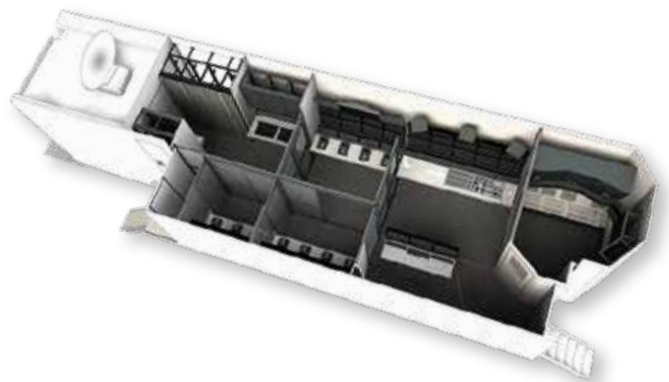

## Extender 1

- HD
- DOLBY
- Multiple control room
- Uplink
- 1x 380V  
1x 63A

The Extender is an innovative concept of multifunction OB truck. With its unique modular design, it can provide - on demand - in the same vehicle, coverage, production, enhancement, slow motion, streaming or satellite broadcasting.