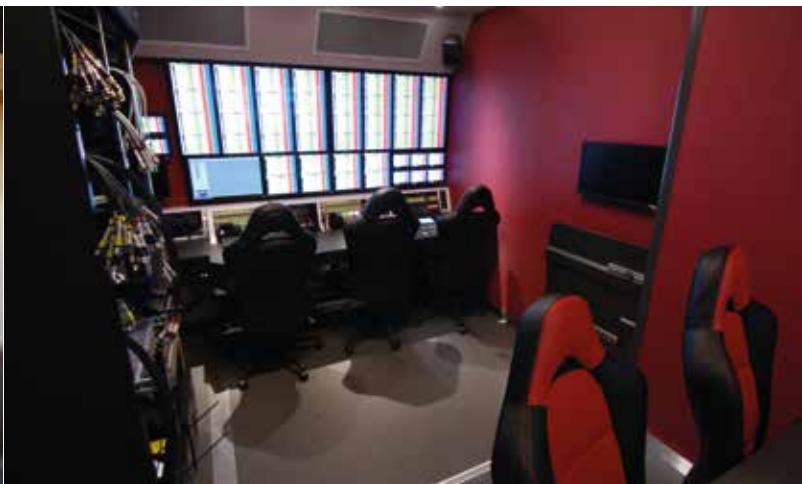

DY-523-LD

Lengths	Fully expanded : 15 m Fully stowed : 11.43 m
Widths	Fully expanded : 4 m Fully stowed : 2.55 m
Height	4 m