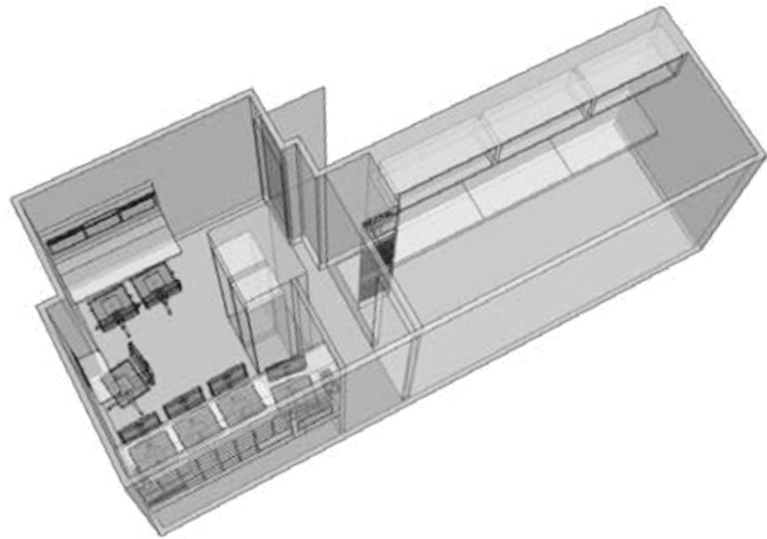

## Extender 5 RF

Extender 5 RF is the brand new OB truck of AMP VISUAL TV, it allows in a single vehicle to transport up to 6 motorcycles with its dedicated trailer, have a mechanical and technical space, integrates a state control over RF reception spread by a system of bellows to welcome when necessary equipments and graphic operators.

DY-523-LD

Lengths	Fully expanded : 15 m Fully stowed : 11.43 m
Widths	Fully expanded : 4 m Fully stowed : 2.55 m
Height	4 m