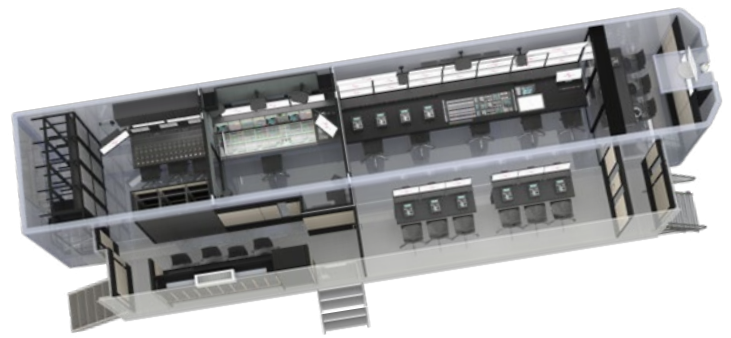

Millenium 6

Un concentré de technologie et de sérénité - *Merging serenity and technology*

- 4K
- HDR
- HD
- DOLBY
- Multiple control room
- Extensible
- 1x 380 V
- 1x 63A

14 SONY HDC 4300
up to 6 SONY HDC 4300 Slow motion cameras

8 HD DECK + USB recorder

4 HD EVS video server

SONY XVS 8000

CALREC ARTEMIS

10 SONY HDC 4300
up to 6 SONY HDC 4300 Slow motion cameras

2 UHD DECK + USB recorder

4 UHD EVS video server 2IN/2OUT

SONY XVS 8000

CALREC ARTEMIS

Lengths Semi: 13.80 m
+ Towing vehicle: 16.50 m
Widths Fully expanded: 4.10 m
Fully stowed: 2.55 m
Height 4.00 m

Lengths Semi: 13.80 m
Widths Fully stowed: 2.55 m
Height 4.00 m