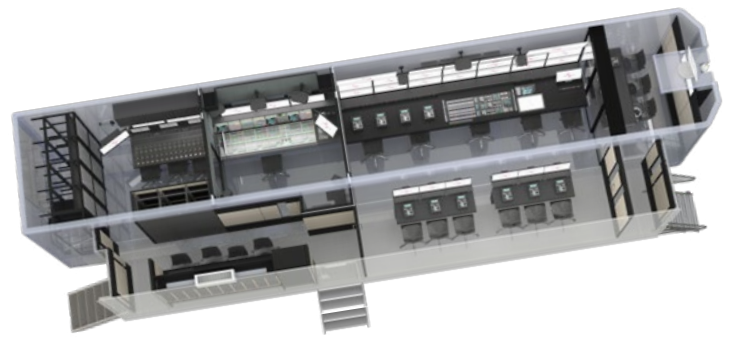

8 HD DECK + USB recorder

4 HD EVS video server

SONY XVS 8000

CALREC ARTEMIS

10 SONY HDC 4300
up to 6 SONY HDC 4300 Slow motion cameras

2 UHD DECK + USB recorder

4 UHD EVS video server 2IN/2OUT

SONY XVS 8000

CALREC ARTEMIS

Lengths Semi: 13.80 m
+ Towing vehicle: 16.50 m
Widths Fully expanded: 4.10 m
Fully stowed: 2.55 m
Height 4.00 m

Lengths Semi: 13.80 m
Widths Fully stowed: 2.55 m
Height 4.00 m

Video

HD

Vision mixer

Rec / Play

4 HD EVS 8 channel video server
8 HD DECK + USB recorder

Routers

RIEDEL MEDIORNET SYSTEM
236 x 236 Up to 380 x 380
Audio / Vidéo UHD/3G/HD
LAWO VSM Redundant system
controller

Monitors wall

RIEDEL MEDIORNET SYSTEM
SONY OLED monitors
EIZO 4K monitors