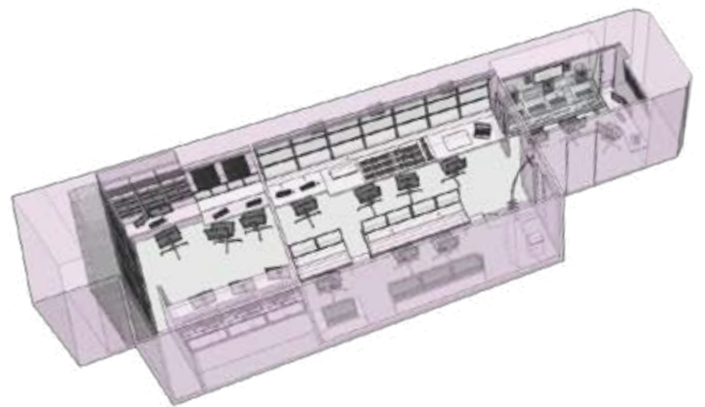

-  14 SONY HSC 300
-  6 VTRs
-  6 EVS XT-3 6-channel servers
-  SNELL & WILCOX KAHUNA 4 M/E
-  STUDER VISTA 5

OB truck	
BN-608-BJ	CL-203-PQ

Lengths	Semi: 13.90 m + Towing vehicle: 16.50 m
Widths	Fully expanded: 4.00 m Fully stowed: 2.50 m
Height	4.10 m

Tender	
CY-779-RH	BK-930-HV

Lengths	Semi: 16.50 m
Widths	2.55 m
Height	4.00 m

Video

Vision mixer

SNELL & WILCOX KAHUNA

64 inputs / 32 outputs

4 M/E with 4 linear keys

Library of still or live images, 10 channels