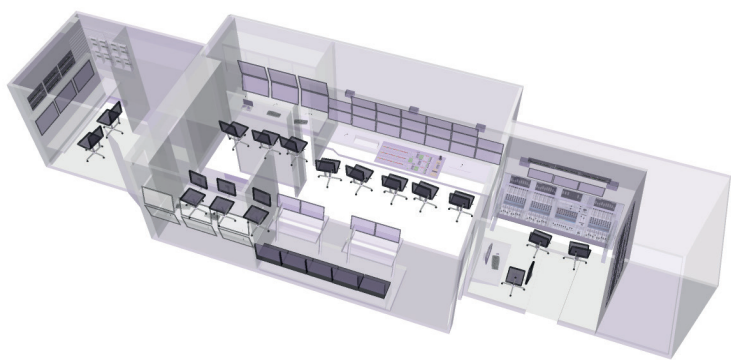

Millenium 4

2x 380V
2x 63A

12 SONY HSC 300

4 HD VTRs

4 HD EVS video server

SONY MVS 8000a 4 M/E

MIDAS HERITAGE 3000

OB truck
DG-542-KW | AH-095-ZD

Lengths Semi: 13.80 m
+ Towing vehicle: 16.50 m
Widths Fully expanded: 4.50 m
Fully stowed: 2.50 m
Height 4.00 m

Tender
AK-580-WF

Lengths 12 m
Widths 2.50 m
Height 4.00 m