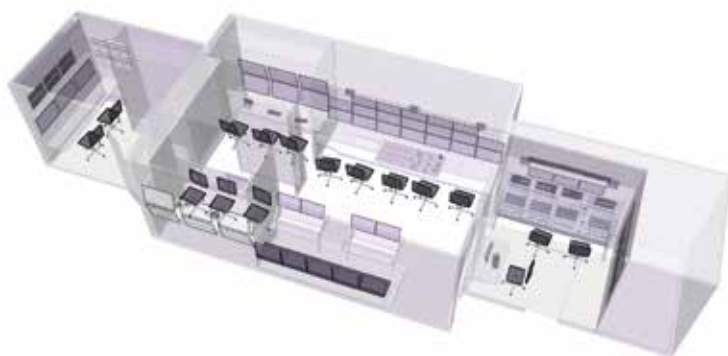

Millenium 4

HD

 2x 380V
2x 63A

- 📺
12 SONY HSC 300
- ▶||
4 HD VTRs
- ⬆️⬇️⬆️
4 HD EVS video server
- 🖱️📺
SONY MVS 8000a 4 M/E
- 🎛️
MIDAS HERITAGE 3000

OB truck	
DG-542-KW AH-095-ZD	
Lengths	Semi: 13.80 m + Towing vehicle: 16.50 m
Widths	Fully expanded: 4.50 m Fully stowed: 2.50 m
Height	4.00 m

Tender	
AK-580-WF	
Lengths	12 m
Widths	2.50 m
Height	4.00 m

Video

Vision mixer

SONY MVS 8000a

51 inputs & 42 outputs

4 M/E with 4 16 keys + Chroma key & luminance

Frame memory

16 direct access panel

GV JUPITER controller

GRASS VALLEY multiviewers

JVC 19" reference monitors

Rec / Play

Up to 4 HD VTRS

Up to 4 HD EVS video server

Video devices

1 HD/SD dual channel character generators