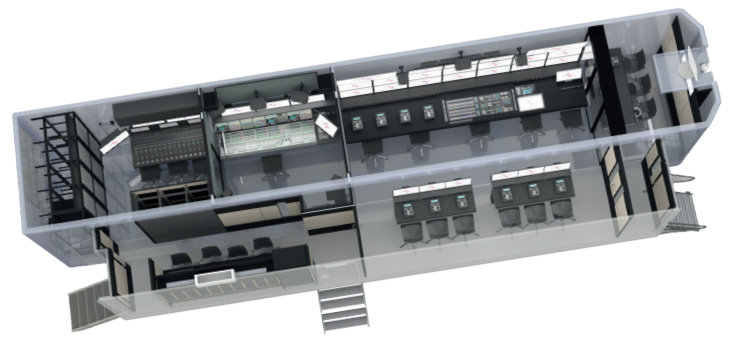

8 HD DECK + USB recorder

4 HD EVS video server

SONY XVS 7000

CALREC ARTEMIS

10 SONY HDC 4300
up to 6 SONY HDC 4300 Slow motion cameras

2 UHD DECK + USB recorder

4 UHD EVS video server 2IN/2OUT

SONY XVS 7000

CALREC ARTEMIS

ES-225-VN

Lengths Semi: 13.80 m
+ Towing vehicle: 16.50 m
Widths Fully expanded: 4.10 m
Fully stowed: 2.55 m
Height 4.00 m

DA-825-WL

Lengths Semi: 13.80 m
Widths Fully stowed: 2.55 m
Height 4.00 m

Video

HD

Vision mixer

SONY XVS 7000
112 input / output
Up 6 M/E 8 keyers + MP2
Frame memory
4 DVE 3D – 24 resize
RGB color-correction
Panel 28 direct access 3ME
AUX VSM PANEL

Cameras

14 SONY HDC 4300
Included up to 6 SONY HDC 4300
Slow motion cameras
Up to 6 wireless or special caméras

Rec / Play

4 HD EVS 8 channel video server
8 HD DECK + USB recorder

Routers

RIEDEL MEDIORNET SYSTEM
236 x 236 Up to 380 x 380
Audio / Vidéo UHD/3G/HD
LAWO VSM Redundant system
controller

Monitors wall

RIEDEL MEDIORNET SYSTEM
SONY OLED monitors
EIZO 4K monitors