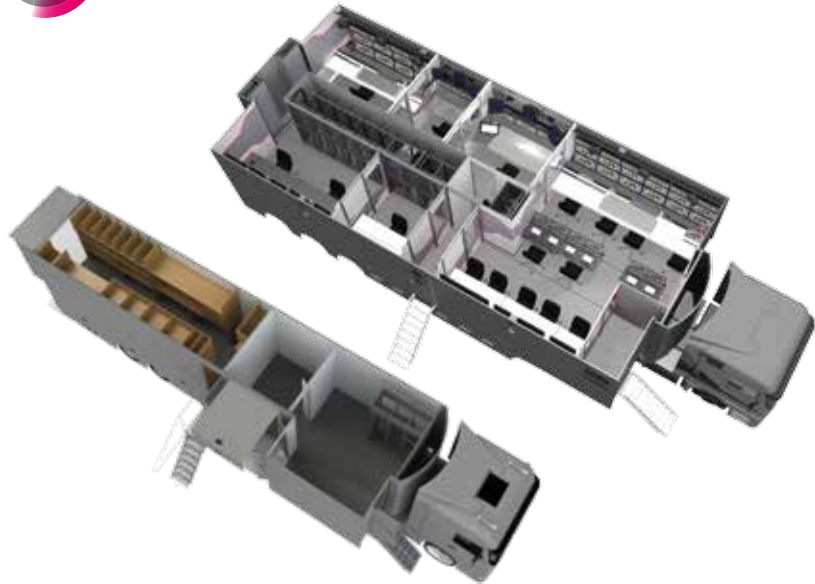

4K
ULTRA HD

Millenium Signature 12

- UHD**
- HD**
- HDR**
- DOLBY**
- Multiple control room
- ⚡ 2x 380V
2x 63A

up to 44 SONY HDC 4300

up to 14 HD EVS 8-channel video servers

SONY XVS 8000 10 M/E
+ SONY MVS 8000 3 M/E

CALREC APOLLO
+ CALREC ARTEMIS

up to 22 SONY HDC 4300

up to 10 UHD EVS video servers 3IN/10OUT

SONY XVS 8000 5 M/E

CALREC APOLLO
+ CALREC ARTEMIS

OB Truck

ED-152-SA | EC-681-AF

Lengths Semi: 14.50 m
+ Towing vehicle: 16.50 m
Widths Fully expanded: 6.10 m
Fully stowed: 2.50 m
Height 4.00 m

Tender

ED-854-RZ | EC-767-VW

Lengths Semi: 14.50 m
+ Towing vehicle: 16.50 m
Widths Fully expanded: 3.80 m
Fully stowed: 2.50 m
Height 4.00 m

Video

HD

Vision Mixer 1

Sony XVS 8000

- 160 input / 64 output
- Up 10 M/E 8 keyers + MP2
- Frame memory
- 4 DVE 3D – 40 resize
- RGB color-correction

Panel 1 35 direct access panel 4ME + AUX

Panel 2 28 direct access panel 3ME + AUX

Vision Mixer 2 *

Sony MVS 8000

- Up 3 M/E 8 keyers + MP2
- Frame memory
- 4 DVE 3D – 32 resize
- RGB color-correction

Panel 28 direct access panel 3ME + AUX