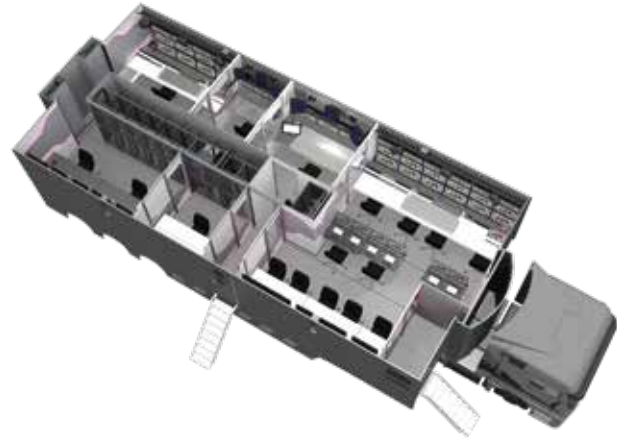

4K
ULTRA HD

Millenium Signature 12

- UHD**
- HD**
- HDR**
- DOLBY**
- Multiple control room
- 2x 380V
2x 63A

HD

up to 44 SONY HDC 4300

up to 14 HD EVS 8-channel video servers

SONY XVS 8000 10 M/E
+ SONY XVS 7000 3 M/E

EC-681-AF

Lengths Semi: 14.50 m
+ Towing vehicle: 16.50 m
Widths Fully expanded: 6,10 m
Fully stowed: 2.50 m
Height 4.00 m

Tender

ED-854-RZ

EC-767-VW

Lengths Semi: 14.50 m
+ Towing vehicle: 16.50 m
Widths Fully expanded: 3,80 m
Fully stowed: 2.50 m
Height 4.00 m