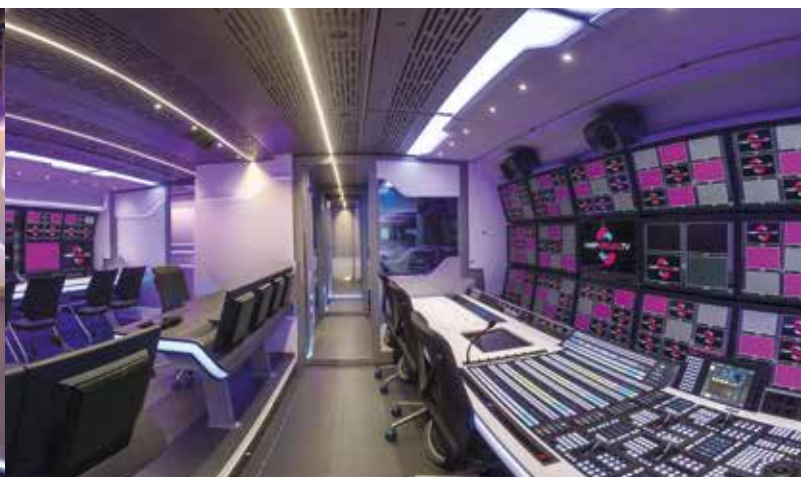

HD

up to 44 SONY HDC 4300

up to 14 HD EVS 8-channel video servers

SONY XVS 8000 10 M/E
+ SONY XVS 7000 3 M/E

CALREC APOLLO
+ CALREC ARTEMIS

4K
ULTRA HD

up to 22 SONY HDC 4300

up to 10 UHD EVS video servers 3IN/10OUT

SONY XVS 8000 5 M/E

CALREC APOLLO
+ CALREC ARTEMIS

OB Truck

ED-152-SA

EC-681-AF

Lengths Semi: 14.50 m
+ Towing vehicle: 16.50 m
Widths Fully expanded: 6,10 m
Fully stowed: 2.50 m
Height 4.00 m

Tender

ED-854-RZ

EC-767-VW

Lengths Semi: 14.50 m
+ Towing vehicle: 16.50 m
Widths Fully expanded: 3,80 m
Fully stowed: 2.50 m
Height 4.00 m