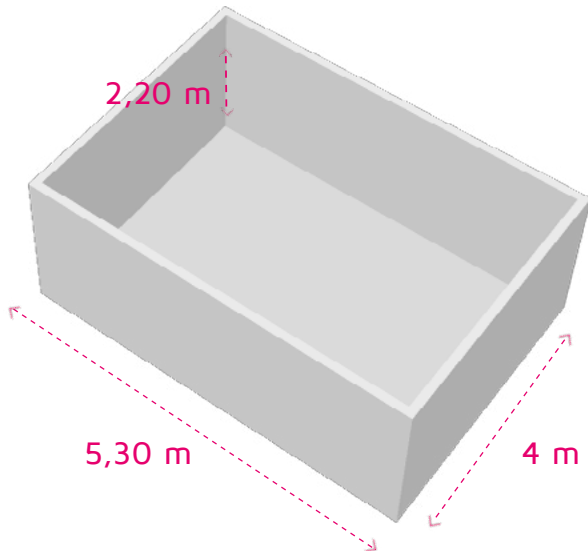

# Smart Studio

**40 m<sup>2</sup>**

Type of control room : **Permanent**

Conventional lighting : **yes**

Soundproofing : **yes**

Air conditioning : **yes**

- Parking
- 2 dressing rooms and 1 VIP room
- SD or HD control unit depending on needs
- Moving-head projector
- Storage area for scenery
- Public reception area
- Production areas
- 5m-deep foldable rows of seats for 100 people