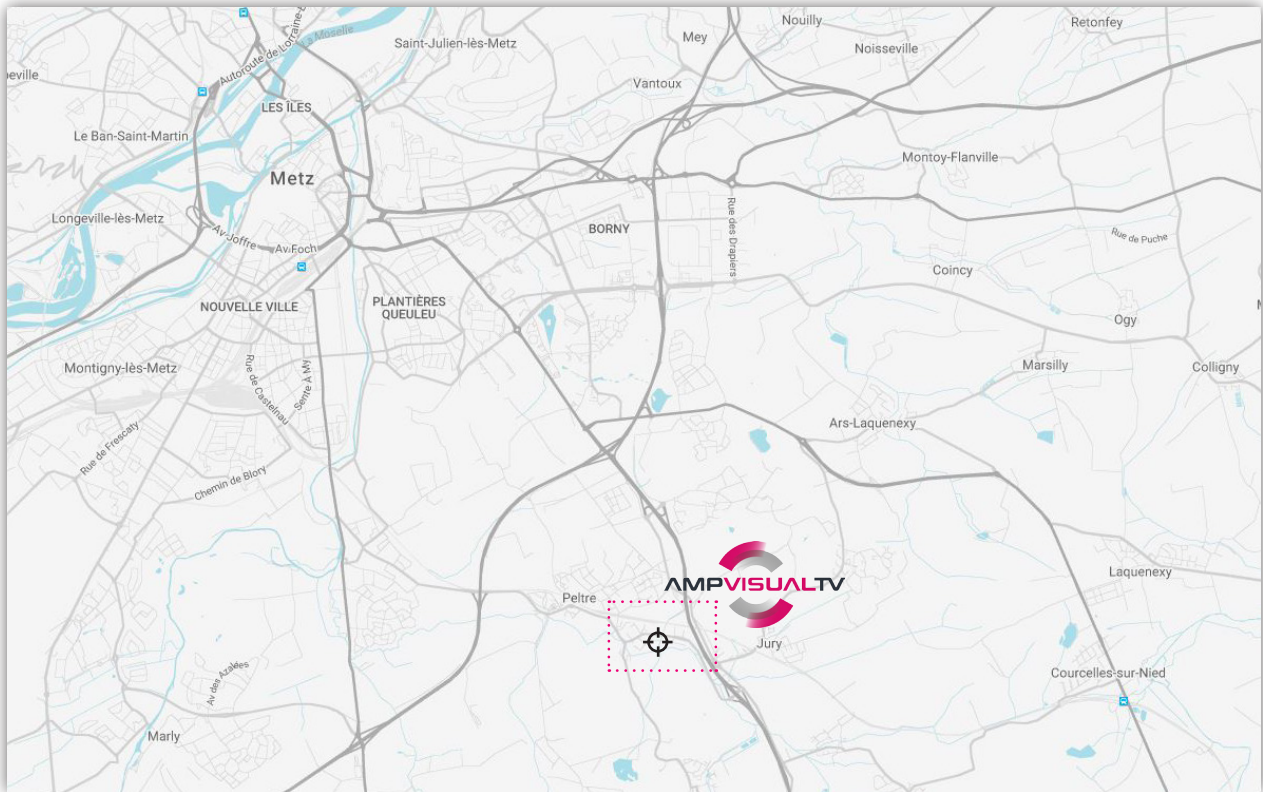

Access Map - Metz Agency

Contact GPS

49°04'11.9 N
6°14'07.0 E

9 , Rue du Ruisseau St Pierre
57245 Peltre

Tel. +33 (0)3 87 34 24 24
Fax +33 (0)3 87 31 41 85

Of Paris: take A4 in Metz direction. Continue on E25 in the East-Metz direction, Strasbourg. Join A315 by following « Château Salins ». Continue on N431 in the of Nancy, regional airport.

Arrive on D955 and take to the left avenue of Strasbourg, by following the direction « Strasbourg - Morhange ».

Go out of Metz and continue on D955 on 2,8 km. Arrive at the 5th traffic circle, take to the right D155b. Set to the left (80 m) then to the right (170 m). 8 km of the center of Metz