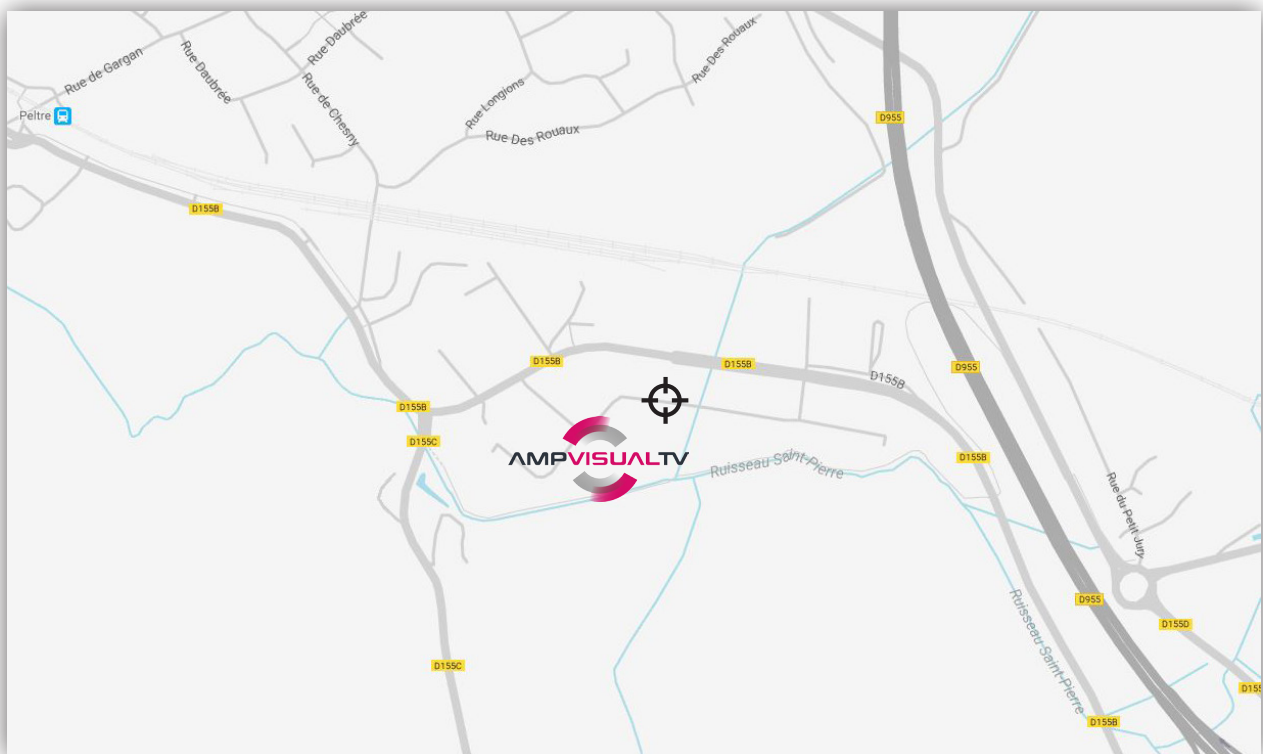

Access Map - Metz Agency

Contact GPS

49°04'11.9 N
6°14'07.0 E

9 , Rue du Ruisseau St Pierre
57245 Peltre

Tel. +33 (0)3 87 34 24 24
Fax +33 (0)3 87 31 41 85

Of Paris: take A4 in Metz direction. Continue on E25 in the East-Metz direction, Strasbourg. Join A315 by following « Château Salins ». Continue on N431 in the of Nancy, regional airport.

Arrive on D955 and take to the left avenue of Strasbourg, by following the direction « Strasbourg - Morhange ».

Go out of Metz and continue on D955 on 2,8 km. Arrive at the 5th traffic circle, take to the right D155b. Set to the left (80 m) then to the right (170 m). 8 km of the center of Metz