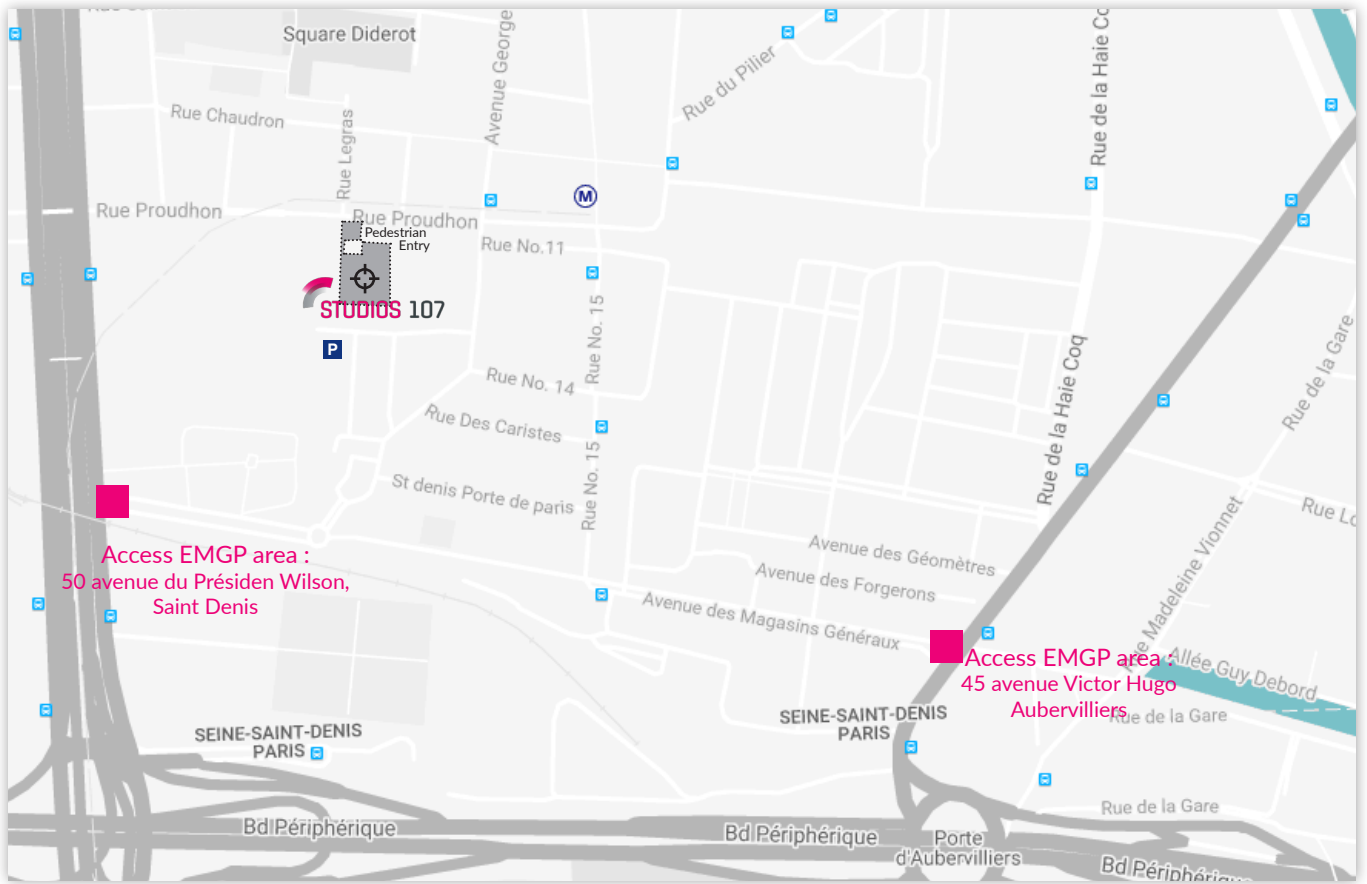

Access Map - Studios 107

Contact GPS

48°54'23.025 N
2°21'46.943 E

Les Studios 107
30-32, rue Proudhon
93210 La Plaine Saint-Denis
Tél : +33 (0)1 49 17 75 00

Subway : Line 12, «Front Populaire» station

Parking VIP in front of the studios by the Proudhon street