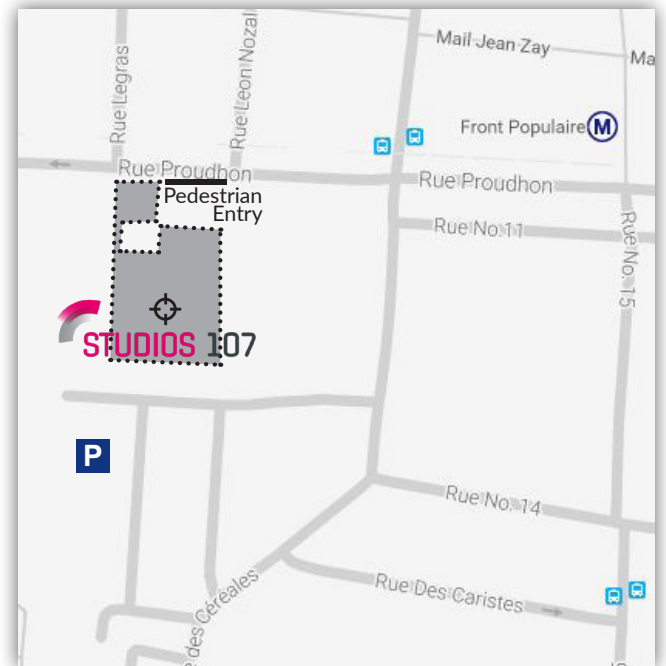

Access Map - Studios 107

Contact GPS

48°54'23.025 N
2°21'46.943 E

Les Studios 107
30-32, rue Proudhon
93210 La Plaine Saint-Denis
Tél : +33 (0)1 49 17 75 00

Subway : Line 12, «Front Populaire» station

Parking VIP in front of the studios by the Proudhon street