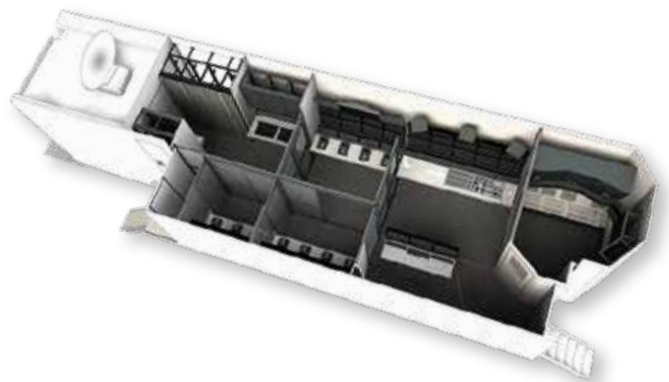

- 10 SONY HSC 300
- 4 VTRs
- 8 EVS XT-3 6-channel servers
- GRASS VALLEY KARRERA 3 M/E
- STUDER VISTA 5

CH-605-JM
 Lengths 13.96 m
 + towing vehicle : 16.50 m
 Widths Fully expanded : 3.96 m
 Fully stowed : 2.50 m
 Height 4.03 m