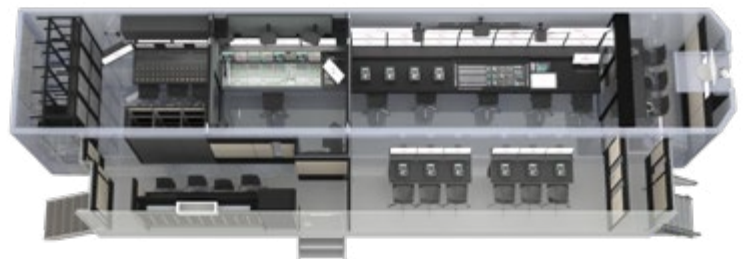

- 10 SONY HDC 4300
up to 6 SONY HDC 4300 Slow motion cameras
- 2 UHD DECK + USB recorder
- 4 UHD EVS video server 2IN/2OUT
- SONY XVS 8000
- CALREC ARTEMIS

Lengths Semi: 13.80 m
+ Towing vehicle: 16.50 m

Widths Fully expanded: 4.10 m
Fully stowed: 2.55 m

Height 4.00 m

- M3 VOLVO FH 12 EY-731-CD
- M4 VOLVO FH 12 DE-081-BZ
- M6 VOLVO FH 12 ES-225-VN
- M9 MERCEDES Actros 1845 FD-795-YM

Lengths Semi: 13.80 m