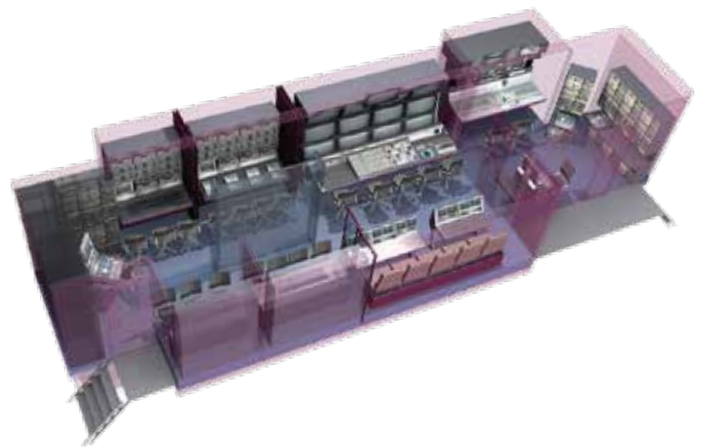

Millenium 1

The Millenium 1 is a unit that can host a multiprogram production. This mode of operation is based on a high-capacity mixer with a Baby panel for the second realisation. As in all units AMP VISUAL TV, ergonomics and design are particularly cared for increased working comfort.

-  20 SONY HDC 1500
-  10 VTRs
-  8 EVS XT-3 6-channel servers
-  GRASS VALLEY Kayenne XL 4,5 M/E
-  STUDER VISTA 8

OB truck
DE-573-HQ | AJ-501-FV

Lengths Semi: 13.90 m
+ Towing vehicle: 16.50 m
Widths Fully expanded: 4.20 m
Fully stowed: 2.50 m
Height 4.00 m

Tender
DE-969-PH | AJ-542-FV

Lengths Semi: 13.90 m
+ Towing vehicle: 16.50 m
Widths 2.55 m
Height 4.00 m

Video

Vision mixer

GRASS VALLEY Kayenne XL
96 inputs / 48 outputs
4,5 M/E with 4 keys with Resizers
Panel 4 M/E 32 buttons
12 auxiliaries per M/E via Coco
20 linear keys including 4 chroma keys
8 ramcorders 80s in HD 180s in SD
7 internal DVE / 4 external DVE