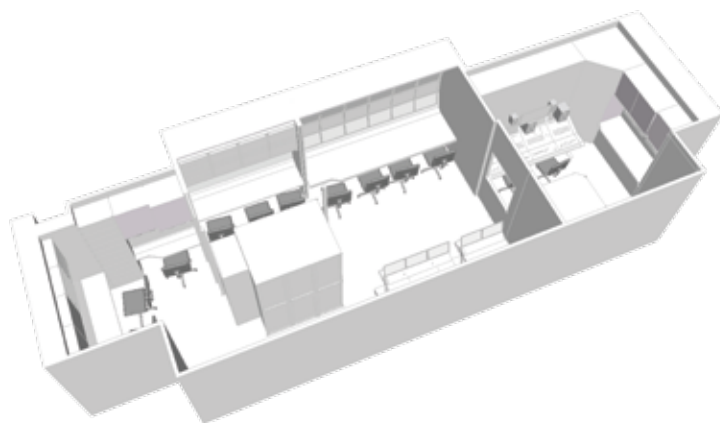

-  14 SONY HDC 2400
-  6 VTRs
-  5 EVS XT-3 6-channel servers
-  SONY MVS 7000X 3 M/E
-  STUDER VISTA 9 / YAMAHA DM1000

OB truck	
DE-081-BZ	AE-631-LS

Lengths	Semi: 12.00 m + Towing vehicle: 15.00 m
Widths	Fully expanded: 4.30 m Fully stowed: 2.50 m
Height	4.00 m

Tender	
339 AVJ 44	

Lengths	12.00 m + 1.40
Widths	2.50 m
Height	4.00 m

Video

Vision mixer

SONY MVS 7000X

- 80 inputs / 48 outputs
- 3 M/E with up to 8 keys per M/E
- or 6 M/E with up to 4 keys per M/E
- 16 frame memory outputs
- 24 Internal 2.5D Resizers
- 4 M/E 32 direct access panel
- 4 internal MVE 8000A