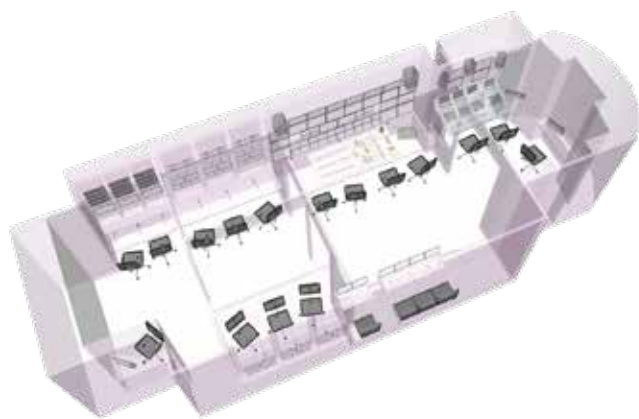

# Millenium 5

- HD
- DOLBY
- Multiple control room
- 2x 380V  
2x 63A

The Millenium 5 is an OB trailer which allows a double realisation thanks to its double mixer panel. Its size allows hosting up to 14 cameras productions. It is also equipped for shooting in 3D.