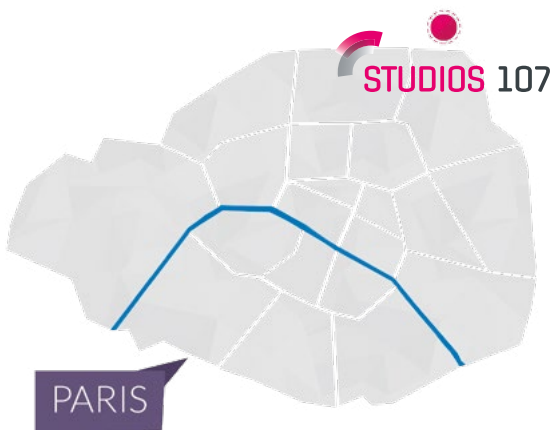

GPS

48°54'23.025 N
2°21'46.943 E

Les Studios 107

30-32, rue Proudhon
93210 La Plaine Saint-Denis
+33 (0)1 49 17 75 00

Line 12 «Front Populaire» Station

Parking VIP in front of the studios by Proudhon street