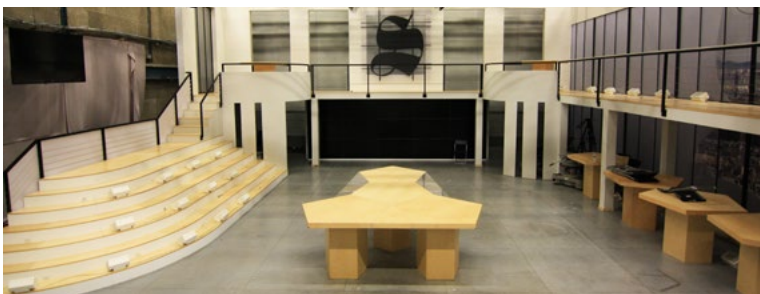

Curriculum vitæ :

- Salut Les Terriens (Canal Plus)
- Médias Le Magazine (France 5)
- Le Supplément (Canal Plus)
- De Groot Une Fois Le Prime (Canal Plus)

Production offices	Post-production rooms	Dressing rooms	VIP rooms	Cloakrooms	Catering	Studio	Storage	Parking	Fibre	Wifi
4	7	39	6	3	3	1	1	165	Yes	Yes