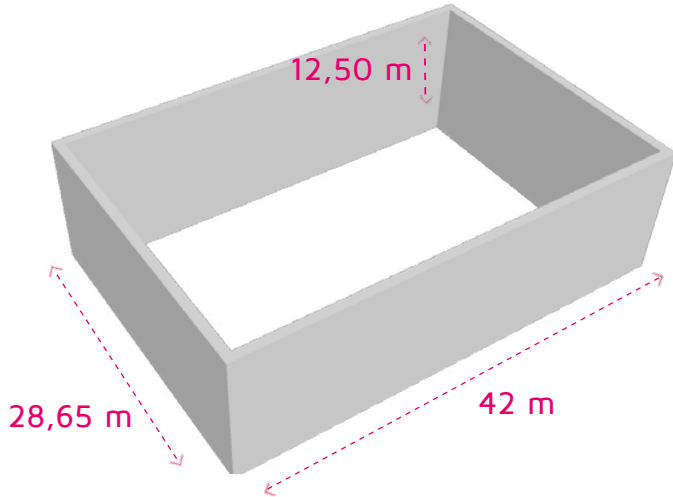

# The 128

**1220 m<sup>2</sup>**

Maximum audience capacity : **507**

Type of rigging : **Truss Grid**

Conventional lighting : **yes**

Soundproofing : **yes**

Air conditioning : **yes**

- Standard post-production control unit
- Lighting
- Fibre optic connection
- Restaurant on site

**GPS**  
48.903793,  
2.359660

**Studio 224**  
50, Avenue du Président Wilson  
93210 La Plaine St Denis  
+ 33 (0) 1 49 17 40 40

 Line 12, Front Populaire Station